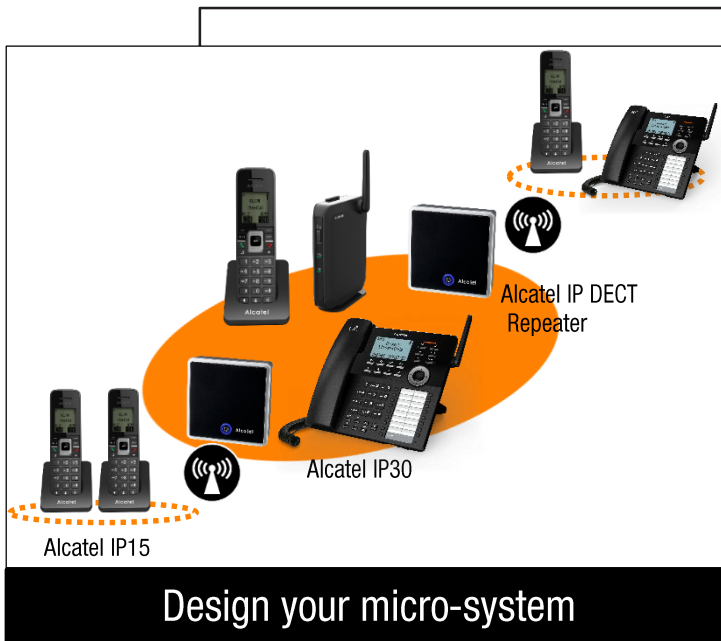

Alcatel

IP30

HD
SOUND

MAXIMUM user comfort and flexibility,
MINIMUM set up

- **Expand your IP DECT Alcatel IP2215 telephony system** according to your company needs with Alcatel IP30 DECT desk phones
- **No extra cabling or configuration required:** simply add Alcatel IP30 to your system by pairing it with the Alcatel IP2215 IP DECT base.
- **Enjoy all the comfort of a desk top phone with its large backlit display, hands free function and intuitive keypad with one-touch access to most common business features**
- **2x16 speed dial keys** to rapidly call your top contacts
- **Access to local, shared and network phonebooks** for optimal contact management

DECT technology

Large backlit display

Hands free

2x16 speed dial keys

Alcatel IP30

MAIN FEATURES

- 102x66 graphical blue backlit display
- Full duplex hands free
- 2x16 speed dial keys
- 2,5mm jack headset port
- Call log : 200 entries (received, dialed, missed), centralized⁽¹⁾
- Phonebook: local (200), shared (200, downloadable)⁽¹⁾, LDAP⁽¹⁾ and blacklist⁽¹⁾
- Caller ID (name & number)
- 9 built-in languages
- SUOTA firmware upgrade

KEYPAD

- 4-way navigation key
- Directory, DND, menu, OK, call log, redial, cancel, back, line, voice mail, hold, transfer, conference, intercom, mute, hands free, headset, volume

INTERFACES

- 1 jack (2,5mm) for headset connection
- 6VDC power jack (desk phone)
- Optional battery pack 2.4V 750mAh)

RADIO SPECIFICATIONS

- Frequency band
 - DECT Europe : 1880MHz-1900MHz
- Range
 - Indoor: 50m - Outdoor: 300m

PHYSICAL & ENVIRONMENTAL

- Mounting :
 - Desk and wall mounting
- Power Adaptor:
 - AC100-240V input, 6Vdc/0.6A output
- Batteries:
 - Battery pack: 2.4V 750mAh NiMH (standby time: 36 h/ talk time: 7h)
- Operating temperature:
 - From 0°to 40°C
- Operating Humidity:
 - Up to 95% non-condensing
- Storage temperature:
 - Up to 60°C